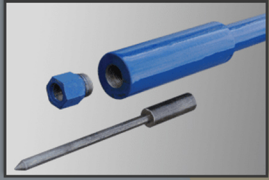

- 36" Length
- Hollow poly w/ full length slit
- Re-use year after year

Only $1 each

MAKE SNOW STAKE INSTALLATION EASY, EVEN IN THE TOUGHEST CONDITIONS

SNOW STAKE POUNDER

only
$186