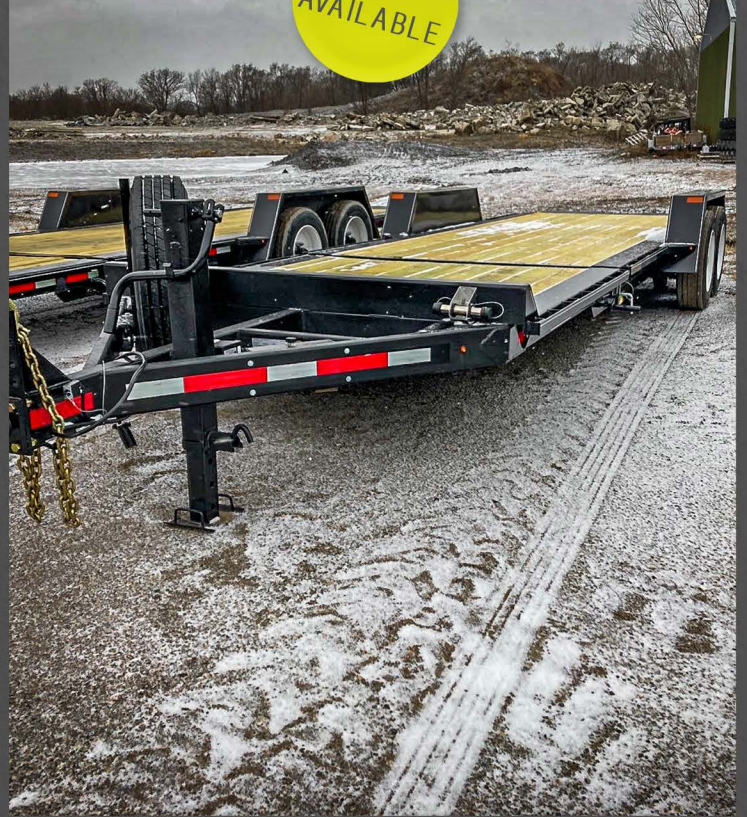

# NEW TRAILERS FOR SALE REDI HAUL TRAILERS

1  
AVAILABLE

3  
AVAILABLE

## FEATURES / SPECS

- | 2022 RX20210HE-102
- | 23' TRAILER - 20' FLAT & 3' BEAVERTAIL
- | 24,000 LB. GVWR
- | 10,000 LB. AXLES
- | SPRING ASSISTED RAMPS
- | STAKE POCKETS
- | RUB RAIL
- | SPARE TIRE
- | PINTLE HITCH
- | ID #030547

- | 2023 RX2228TBITE-102
- | 22' TRAILER - 16' TILT & 6' FIXED
- | 18,400 LB. GVWR
- | 8,000 LB. AXLES
- | RUB RAIL
- | SPARE TIRE
- | TOOL TRAY
- | PINTLE HITCH
- | ID #'S 030538, 030539, & 030540

ONLY  
**\$16,995**  
PLUS TAX